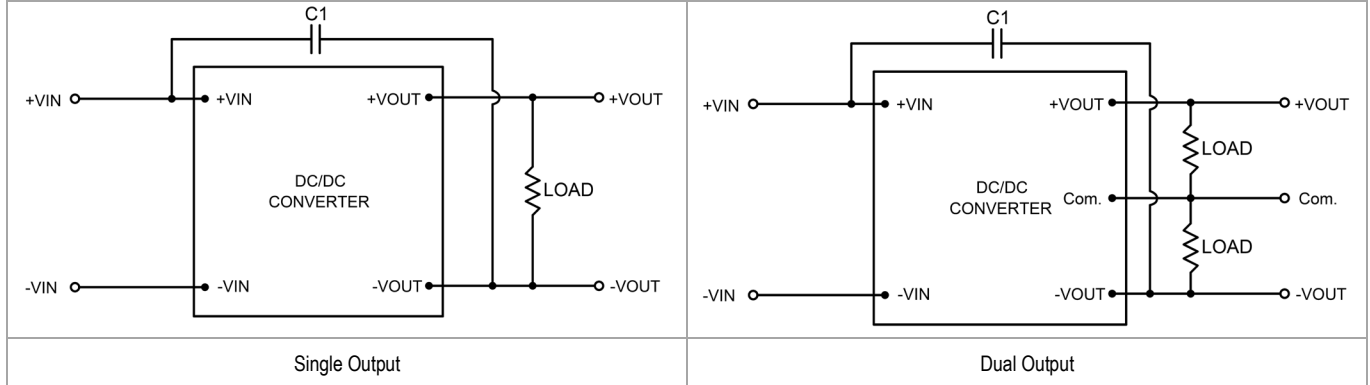

MINMAX[®]

MDW08 Series - EMC Notes

MDW08 Series - EMC Notes

External Filter meets Radiated EMI EN 55032 & EN 55022, class A ; FCC part 15 ,level A

Class	Model	C1
Class A	MDW08 Series	220pF/2kV 1808 X7R