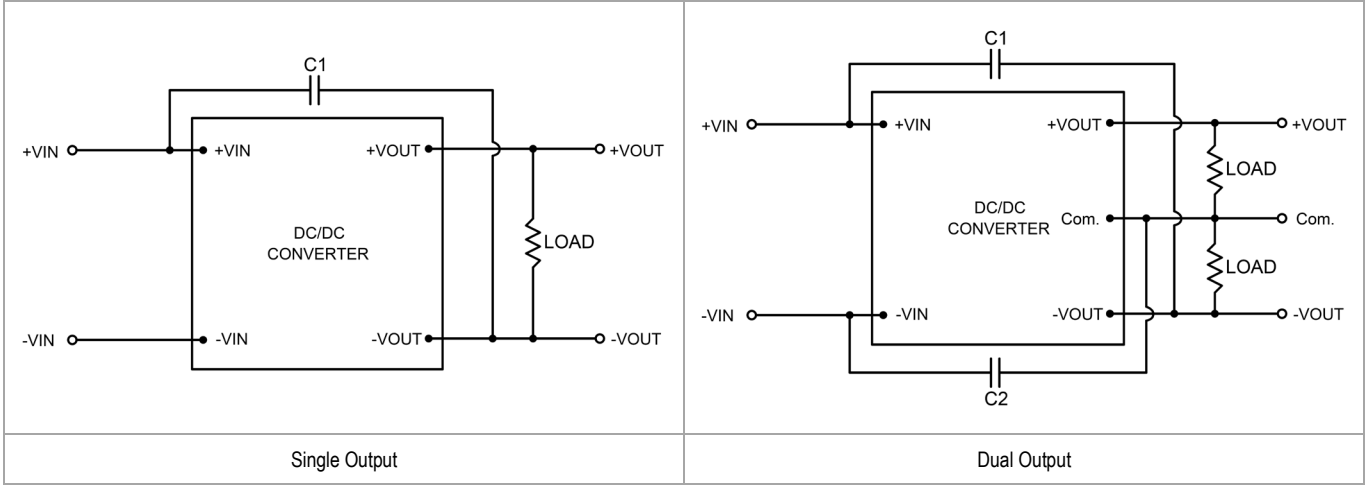

# MDWI08 Series - EMC Notes

**External Filter meets Radiated EMI EN 55032 & EN 55022, class A ; FCC part 15 ,level A**

Class	Model	C1	C2
Class A	MDWI08-XXSXX	220pF/2kV 1808 X7R	---
	MDWI08-XXDXX	470pF/2kV 1808 X7R	470pF/2kV 1808 X7R